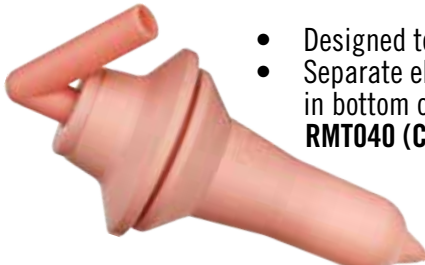

PEACH TEATS

Calves love 'em!

Peach Teats are popular in leading calf feeder markets around the world

- Rapid acceptance - calves latch on and stay on
- Ideal for weak and sick calves
- Most closely simulates a cow's natural milk let down
- The threaded attachment method allows easy removal for cleaning or replacement

The non-return valve never closes in its relaxed state so it cannot be blocked. It is designed to function like a real cow's teat, moving all the time while the calf is suckling.

There is a milk opening on each side of the nipple, situated so that the crown of the nipple remains intact and ensures that the teat is leak resistant.

Pink Peach Teat Large Flange

- Designed to fit Hiko bucket feeders
- Separate elbow for picking up milk in bottom of bucket **RMT041 RMT040 (Carton of 25)**

Pink Peach Teats

- Pink colour resembles a cow's teat
- Screw-in application allowing easy removal for cleaning and replacement
- Pull through fits 19-22mm hole
- Tube feeder application with 9mm hole in valve for tube insertion
RMT877 (Carton of 300 / 50 teats per box)

Nursing Bottle Cap & Peach Teat

- Replacement Hand Held Nursing Bottle cap & Peach Teat
RMT021 (Cartons of 125)

Hand Held Nursing Bottle

Peach Teat Easyfit Adaptor

- Adapts Peach Teats to fit all feeders with $\frac{3}{4}$ " (20mm) holes
- Self-locking nut secures to the inside of the feeder automatically
RMT700 (Box of 50)