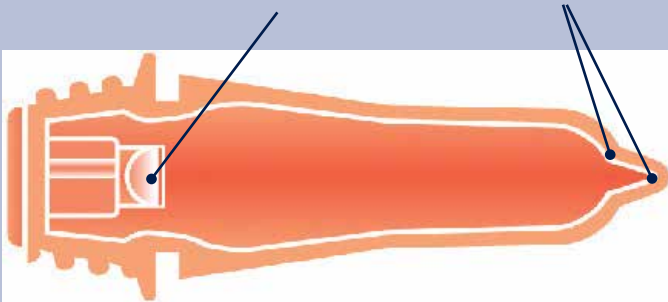

PEACH TEATS

Calves love 'em!

Peach Teats are popular in leading calf feeder markets around the world

- Rapid acceptance - calves latch on and stay on
- Ideal for weak and sick calves
- Most closely simulates a cow's natural milk let down
- The threaded attachment method allows easy removal for cleaning or replacement

The non-return valve never closes in its relaxed state so it cannot be blocked. It is designed to function like a real cow's teat, moving all the time while the calf is suckling.

There is a milk opening on each side of the nipple, situated so that the crown of the nipple remains intact and ensures that the teat is leak resistant.

Pink Peach Teat Large Flange

- Designed to fit Hiko bucket feeders
- Separate elbow for picking up milk in bottom of bucket **RMT041 RMT040 (Carton of 25)**

Pink Peach Teats

- Pink colour resembles a cow's teat
- Screw-in application allowing easy removal for cleaning and replacement
- Pull through fits 19-22mm hole
- Tube feeder application with 9mm hole in valve for tube insertion
RMT877 (Carton of 300 / 50 teats per box)